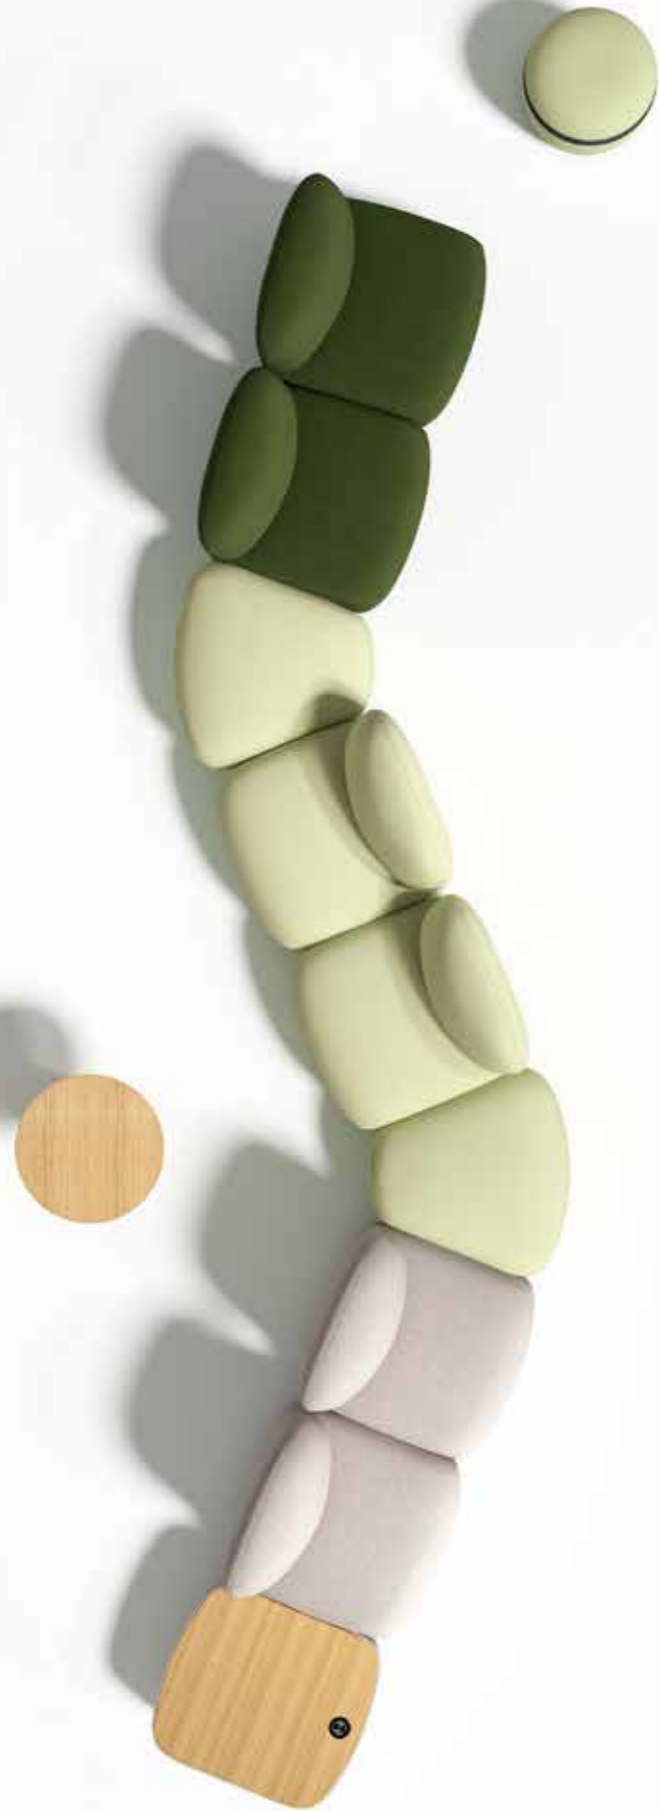

立体缝线的工艺美

高背沙发，腰背立体弧线，汽车座椅同级卡扣连接工艺，让视觉更富有灵动感。独特模块化结构，可自由组合成喜欢的造型，符合人体工学的斜切扶手，自然承托手臂，给阅读的你一片栖息地。

Delicate Stitches for Stereo Shape

The high backrest is designed with a stitch-segmented contact side with internal car seat snap joint to implement ergonomic stability and vividness in vision; Flexible modular units can be put together to form diverse combinations; Beveling armrests give natural and sufficient support to your arms, making you comfortable during reading.

人性化的细节

圆角模块茶几，配备USB接口和无线充电，办公充电触手可及。

User-friendly Details

Tea table with rounded corner expands the smoothness of the sofa module. USB interfaces and wireless charging are equipped to meet power supply needs.