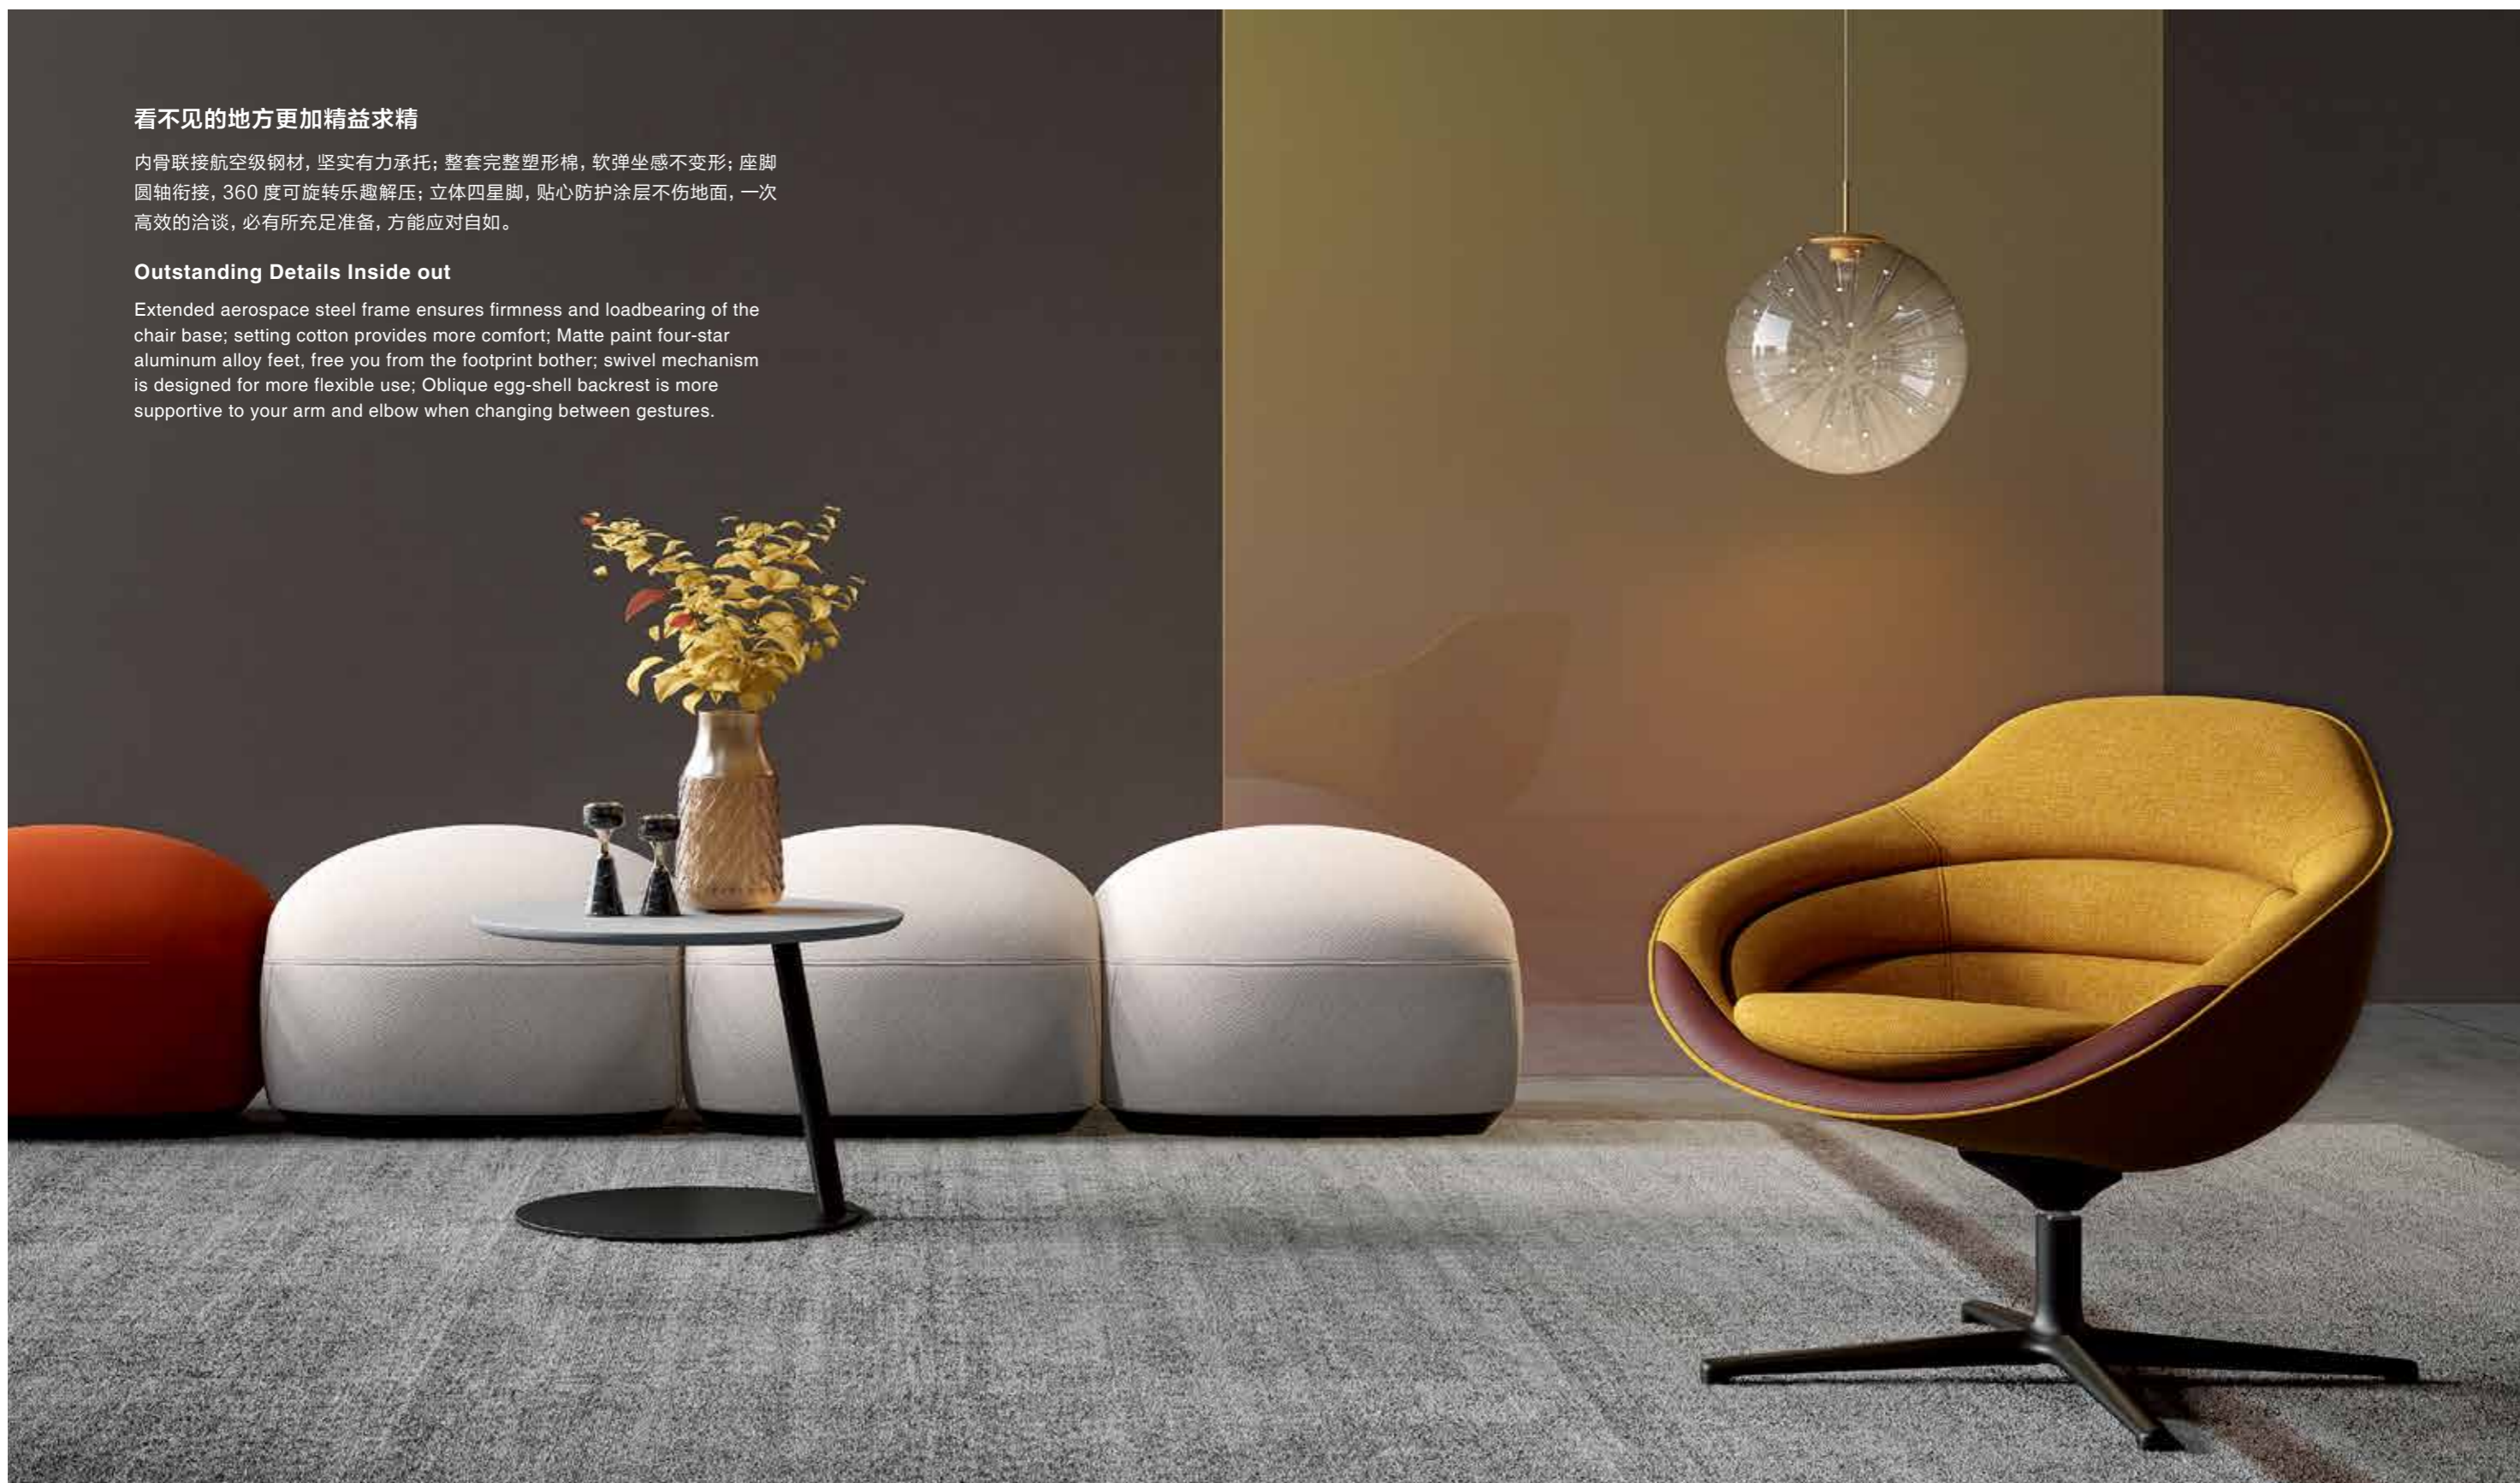

看不见的地方更加精益求精

内骨联接航空级钢材，坚实有力承托；整套完整塑形棉，软弹坐感不变形；座脚圆轴衔接，360度可旋转乐趣解压；立体四星脚，贴心防护涂层不伤地面，一次高效的洽谈，必有所充足准备，方能应对自如。

Outstanding Details Inside out

Extended aerospace steel frame ensures firmness and loadbearing of the chair base; setting cotton provides more comfort; Matte paint four-star aluminum alloy feet, free you from the footprint bother; swivel mechanism is designed for more flexible use; Oblique egg-shell backrest is more supportive to your arm and elbow when changing between gestures.