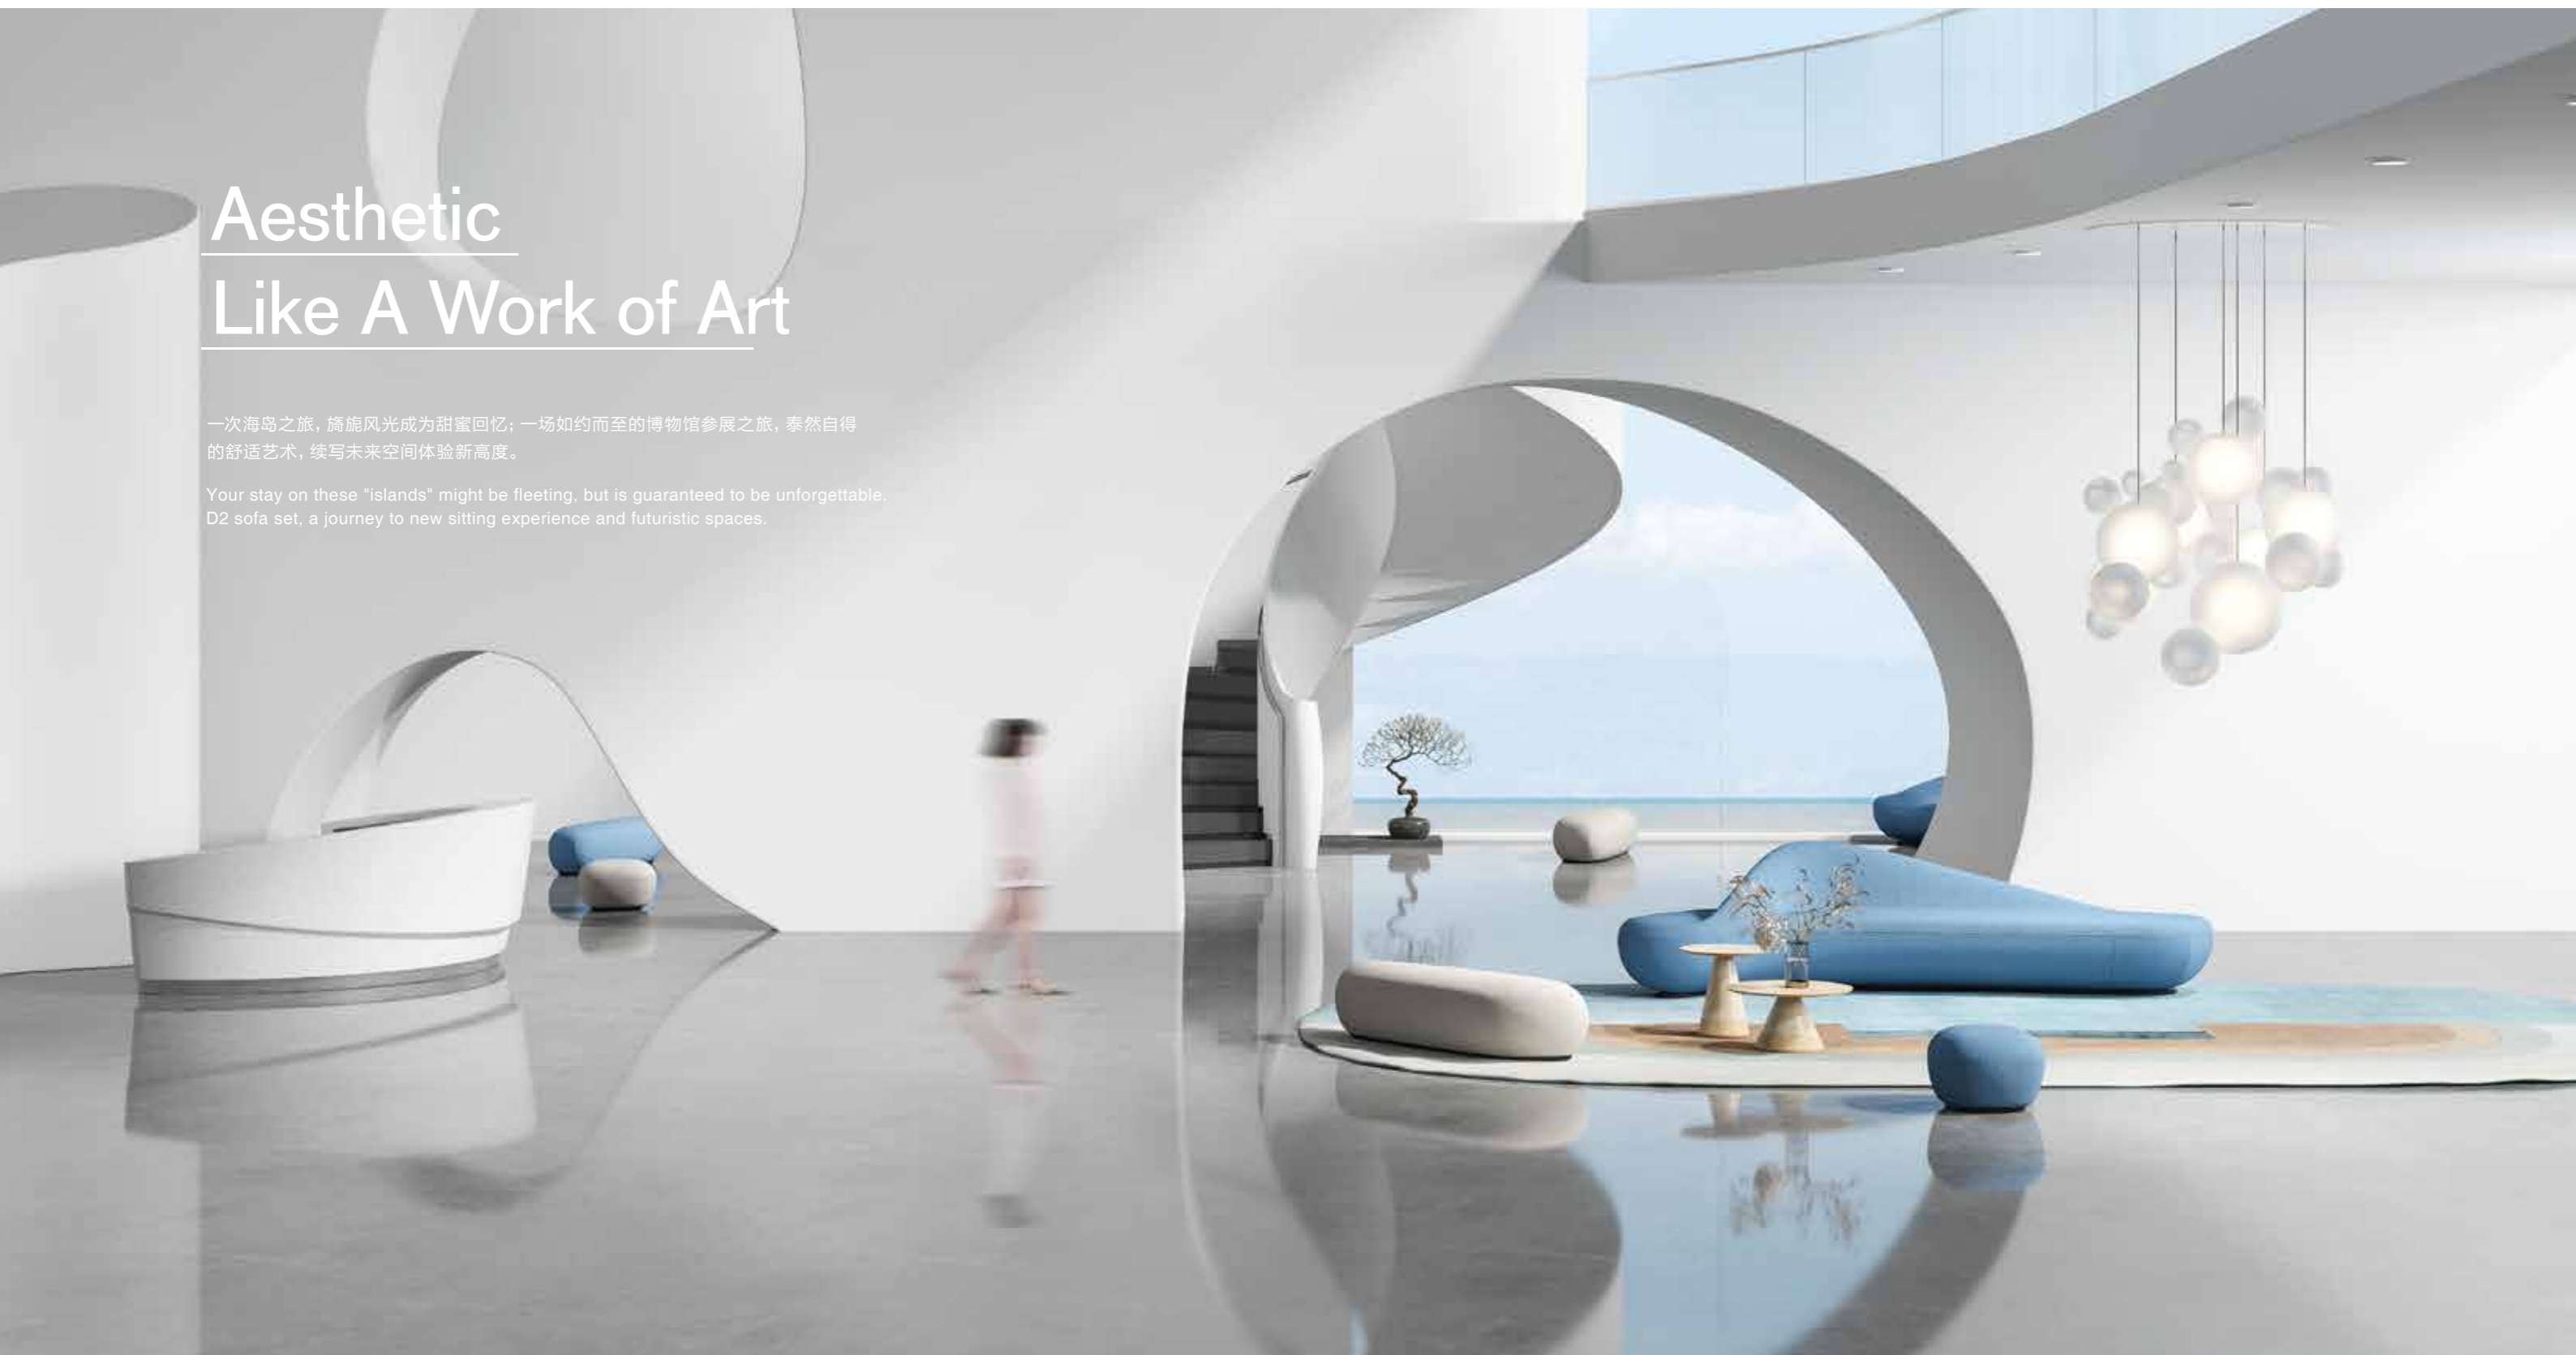

纵横高弹面料，贴肤柔软又防水

有别于传统沙发面料，更亲肤、柔软。纵横纹高弹力提升包覆贴合感，弧形座沿平整过度，美观无暇；表面防水涂层，水渍一抹无痕，风雨里处变不惊，杯盏间，临危不乱，置身艺术展览馆，还可化解无意淋洒咖啡的尴尬。

Skin-friendly and Water-proof Elastic Fabric

Smoother, softer, and more resilient, these are most testers' first impression of D2 sofa surface. High elastic interweaved fabric with a further waterproof coating is adopted to enhance both sitting experience and practicability. Free from water and coffee stains and stay clean and beautiful for each of your confident moment.

得形于自然美，融工艺于科学美

背靠内嵌航天钢架，层次蜿蜒以柔化刚，凝塑挺阔外形；
 坐垫夯实木架结构，甄选海绵弹力柔软，如坐沙滩坐感；
 轨道式实木底座，防滑防潮，兼顾紧贴地面的视觉美感。

With Shape from Nature and Scientific Techniques

The aerospace steel frame inside the backrest and a solid wood frame shaping the seat combine into the overall firm and supportive sofa structure. Soft and elastic sponge is padded to imitate the sand beach sitting experience. The loop-shaped bottom wooden stand is also effective in skid and moist resistance. Natural beauty as it possesses, techniques hold it longer-lasting.

D3

"PRESENT
AN
EXTRAORDINARY
TASTE"

海螺，能游走于大海岛屿间，亦能生存于搁浅的海滩，与鱼儿相伴，游来游往。雕刻般螺纹外壳，层层螺旋，富有科学、艺术美感。

D3 lounge chair, with its shape inspired by free-swimming conches, brings artistic atmosphere to your spaces.